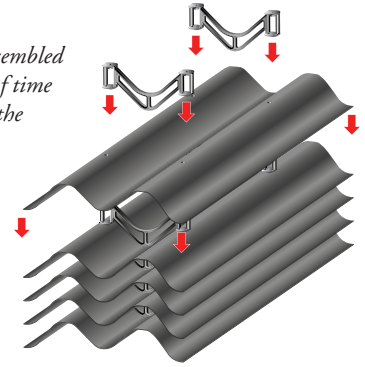

In a light filter curved vanes are used to reflect light back and forth between the two sides of the vanes. Each reflection absorbs some of the light, thereby decreasing its intensity. The curvature of these vanes should be such that it gives a balanced combination of creating many light reflections and yet not disturb the air flow passage through the vanes excessively. Experienced design engineers within Munters used state of the art Computational Fluid Dynamics (CFD) software to obtain just such a balanced design.

The LFd can be applied to both air inlet and exhaust openings to create dark-out conditions inside a poultry house while there is bright sunshine outside. On such a day light levels outside can be as high as 160,000 lux. After passing through the LFd the light level can be reduced to 0.12 lux, creating total darkness.

Curved vanes create many reflections to absorb light while creating a smooth passage for air flow.

Air speed profiles used to optimise the curvature of the vanes with Computational Fluid Dynamics (CFD).

The LFD is easily and quickly assembled with the use of a unique design of time saving distance pieces that keeps the vanes firmly in place.

Numerous installation possibilities

- 1 – Exhaust fans.
- 2 – Pad openings.
- 3 – Air inlets.