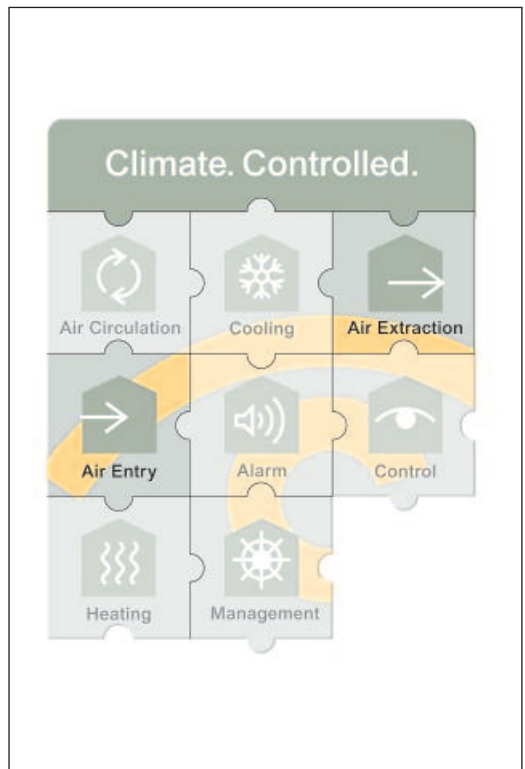

LFd

Light filter

Light control plays an important role in modern poultry farming. Having adequate light control enables a grower to reap benefits by achieving excellent production goals. This is especially true for rearing farms.

The first step in gaining light control inside a poultry house is to have a light tight structure. A very practical problem faced with making a poultry house light tight is the necessity to have ventilation openings in the structure. These allow for fresh air to enter the structure as well as for the extraction of stale air and, unfortunately, for daylight to penetrate the structure through both the air inlet and exhaust openings. Light filters can be used to solve this problem, allowing air movement through but absorbing the light.

In a light filter curved vanes are used to reflect light back and forth between the two sides of the vanes. Each reflection absorbs some of the light, thereby decreasing its intensity. The curvature of these vanes should be such that it gives a balanced combination of creating many light reflections and yet not disturb the air flow passage through the vanes excessively. Experienced design engineers within Munters used state of the art Computational Fluid Dynamics (CFD) software to obtain just such a balanced design.

The LFd can be applied to both air inlet and exhaust openings to create dark-out conditions inside a poultry house while there is bright sunshine outside. On such a day light levels outside can be as high as 160,000 lux. After passing through the LFd the light level can be reduced to 0.12 lux, creating total darkness.