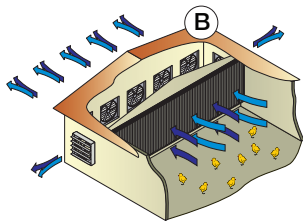

In a light filter curved vanes are used to reflect light back and forth between the two sides of the vanes. Each reflection absorbs some of the light, thereby decreasing its intensity. The curvature of these vanes should be such that it gives a balanced combination of creating many light reflections and yet not disturb the air flow passage through the vanes excessively. Experienced design engineers within Munters used state of the art Computational Fluid Dynamics (CFD) software to obtain just such a balanced design.

The LFd can be applied to both air inlet and exhaust openings to create dark-out conditions inside a poultry house while there is bright sunshine outside. On such a day light levels outside can be as high as 160,000 lux. After passing through the LFd the light level can be reduced to 0.12 lux, creating total darkness.

Curved vanes create many reflections to absorb light while creating a smooth passage for air flow.

Air speed profiles used to optimise the curvature of the vanes with Computational Fluid Dynamics (CFD).

The LFD is easily and quickly assembled with the use of a unique design of time saving distance pieces that keeps the vanes firmly in place.

Numerous installation possibilities

- 1 – Exhaust fans.
- 2 – Pad openings.
- 3 – Air inlets.