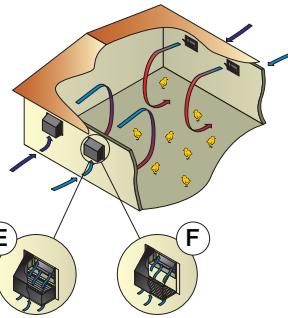

The LFd can be applied to both air inlet and exhaust openings to create dark-out conditions inside a poultry house while there is bright sunshine outside. On such a day light levels outside can be as high as 160,000 lux. After passing through the LFd the light level can be reduced to 0.12 lux, creating total darkness.

Curved vanes create many reflections to absorb light while creating a smooth passage for air flow.

Air speed profiles used to optimise the curvature of the vanes with Computational Fluid Dynamics (CFD).

The LFD is easily and quickly assembled with the use of a unique design of time saving distance pieces that keeps the vanes firmly in place.

Numerous installation possibilities

- 1 – Exhaust fans.
- 2 – Pad openings.
- 3 – Air inlets.