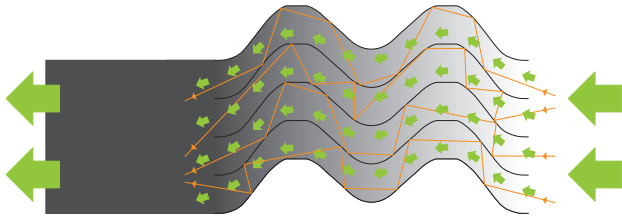

Curved vanes create many reflections to absorb light while creating a smooth passage for air flow.