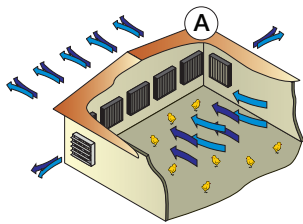

In a light filter curved vanes are used to reflect light back and forth between the two sides of the vanes. Each reflection absorbs some of the light, thereby decreasing its intensity. The curvature of these vanes should be such that it gives a balanced combination of creating many light reflections and yet not disturb the air flow passage through the vanes excessively. Experienced design engineers within Munters used state of the art Computational Fluid Dynamics (CFD) software to obtain just such a balanced design.

The LFd can be applied to both air inlet and exhaust openings to create dark-out conditions inside a poultry house while there is bright sunshine outside. On such a day light levels outside can be as high as 160,000 lux. After passing through the LFd the light level can be reduced to 0.12 lux, creating total darkness.

Curved vanes create many reflections to absorb light while creating a smooth passage for air flow.

Air speed profiles used to optimise the curvature of the vanes with Computational Fluid Dynamics (CFD).

The LFD is easily and quickly assembled with the use of a unique design of time saving distance pieces that keeps the vanes firmly in place.

Numerous installation possibilities

- 1 – Exhaust fans.
- 2 – Pad openings.
- 3 – Air inlets.