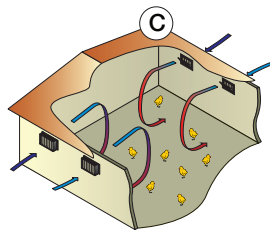

The LFd can be applied to both air inlet and exhaust openings to create dark-out conditions inside a poultry house while there is bright sunshine outside. On such a day light levels outside can be as high as 160,000 lux. After passing through the LFd the light level can be reduced to 0.12 lux, creating total darkness.

Curved vanes create many reflections to absorb light while creating a smooth passage for air flow.

Air speed profiles used to optimise the curvature of the vanes with Computational Fluid Dynamics (CFD).

The LFD is easily and quickly assembled with the use of a unique design of time saving distance pieces that keeps the vanes firmly in place.

Numerous installation possibilities

- 1 – Exhaust fans.
- 2 – Pad openings.
- 3 – Air inlets.