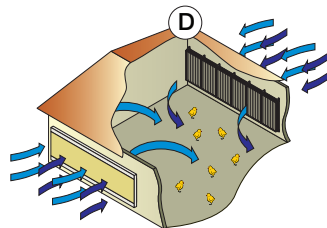

In a light filter curved vanes are used to reflect light back and forth between the two sides of the vanes. Each reflection absorbs some of the light, thereby decreasing its intensity. The curvature of these vanes should be such that it gives a balanced combination of creating many light reflections and yet not disturb the air flow passage through the vanes excessively. Experienced design engineers within Munters used state of the art Computational Fluid Dynamics (CFD) software to obtain just such a balanced design.

The LFd can be applied to both air inlet and exhaust openings to create dark-out conditions inside a poultry house while there is bright sunshine outside. On such a day light levels outside can be as high as 160,000 lux. After passing through the LFd the light level can be reduced to 0.12 lux, creating total darkness.

Curved vanes create many reflections to absorb light while creating a smooth passage for air flow.

Air speed profiles used to optimise the curvature of the vanes with Computational Fluid Dynamics (CFD).

The LFD is easily and quickly assembled with the use of a unique design of time saving distance pieces that keeps the vanes firmly in place.

Numerous installation possibilities

- 1 – Exhaust fans.
- 2 – Pad openings.
- 3 – Air inlets.