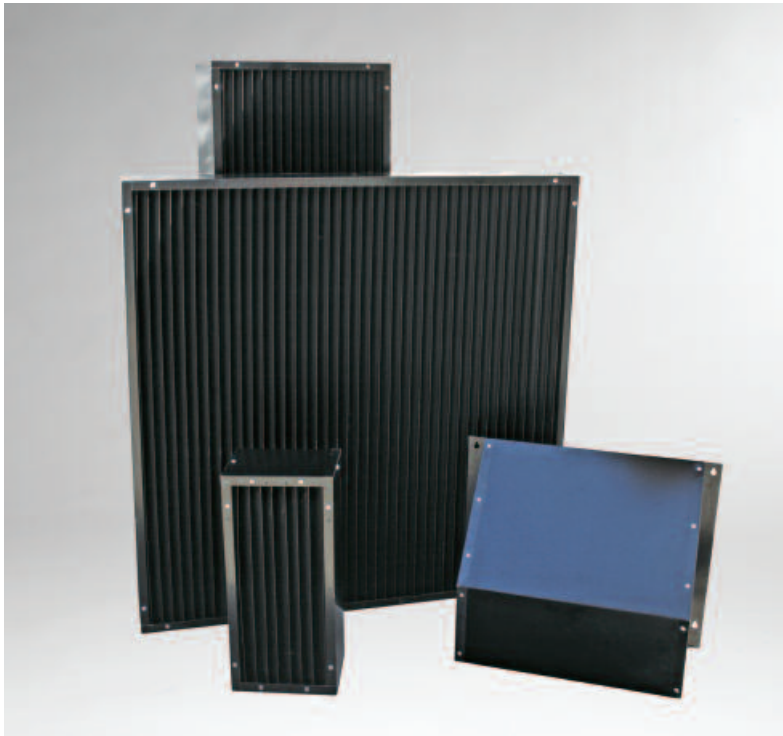

LFd

- High light reduction factor
- Low resistance to airflow
- Suitable for mounting onto fans
- Suitable for mounting onto air inlets
- Suitable for mounting onto pad openings
- Easily washable
- Compact transport dimensions
- Quick and easy assembly

LFd

Light filter

Light control plays an important role in modern poultry farming. Having adequate light control enables a grower to reap benefits by achieving excellent production goals. This is especially true for rearing farms.

The first step in gaining light control inside a poultry house is to have a light tight structure. A very practical problem faced with making a poultry house light tight is the necessity to have ventilation openings in the structure. These allow for fresh air to enter the structure as well as for the extraction of stale air and, unfortunately, for daylight to penetrate the structure through both the air inlet and exhaust openings. Light filters can be used to solve this problem, allowing air movement through but absorbing the light.

In a light filter curved vanes are used to reflect light back and forth between the two sides of the vanes. Each reflection absorbs some of the light, thereby decreasing its intensity. The curvature of these vanes should be such that it gives a balanced combination of creating many light reflections and yet not disturb the air flow passage through the vanes excessively. Experienced design engineers within Munters used state of the art Computational Fluid Dynamics (CFD) software to obtain just such a balanced design.