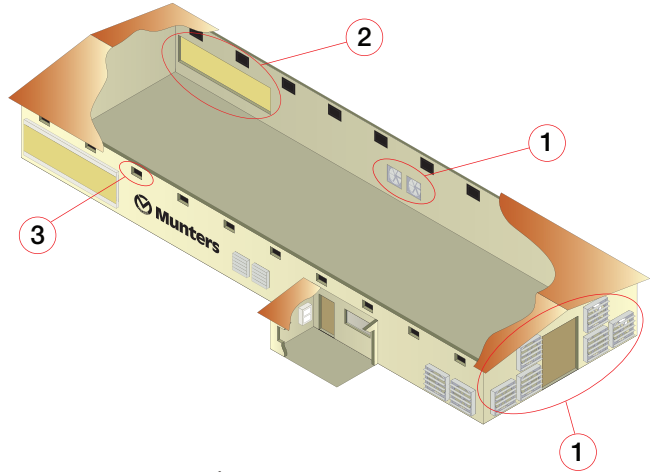

In a light filter curved vanes are used to reflect light back and forth between the two sides of the vanes. Each reflection absorbs some of the light, thereby decreasing its intensity. The curvature of these vanes should be such that it gives a balanced combination of creating many light reflections and yet not disturb the air flow passage through the vanes excessively. Experienced design engineers within Munters used state of the art Computational Fluid Dynamics (CFD) software to obtain just such a balanced design.

The LFd can be applied to both air inlet and exhaust openings to create dark-out conditions inside a poultry house while there is bright sunshine outside. On such a day light levels outside can be as high as 160,000 lux. After passing through the LFd the light level can be reduced to 0.12 lux, creating total darkness.

Curved vanes create many reflections to absorb light while creating a smooth passage for air flow.

Air speed profiles used to optimise the curvature of the vanes with Computational Fluid Dynamics (CFD).

The LFD is easily and quickly assembled with the use of a unique design of time saving distance pieces that keeps the vanes firmly in place.

Numerous installation possibilities

- 1 – Exhaust fans.
- 2 – Pad openings.
- 3 – Air inlets.